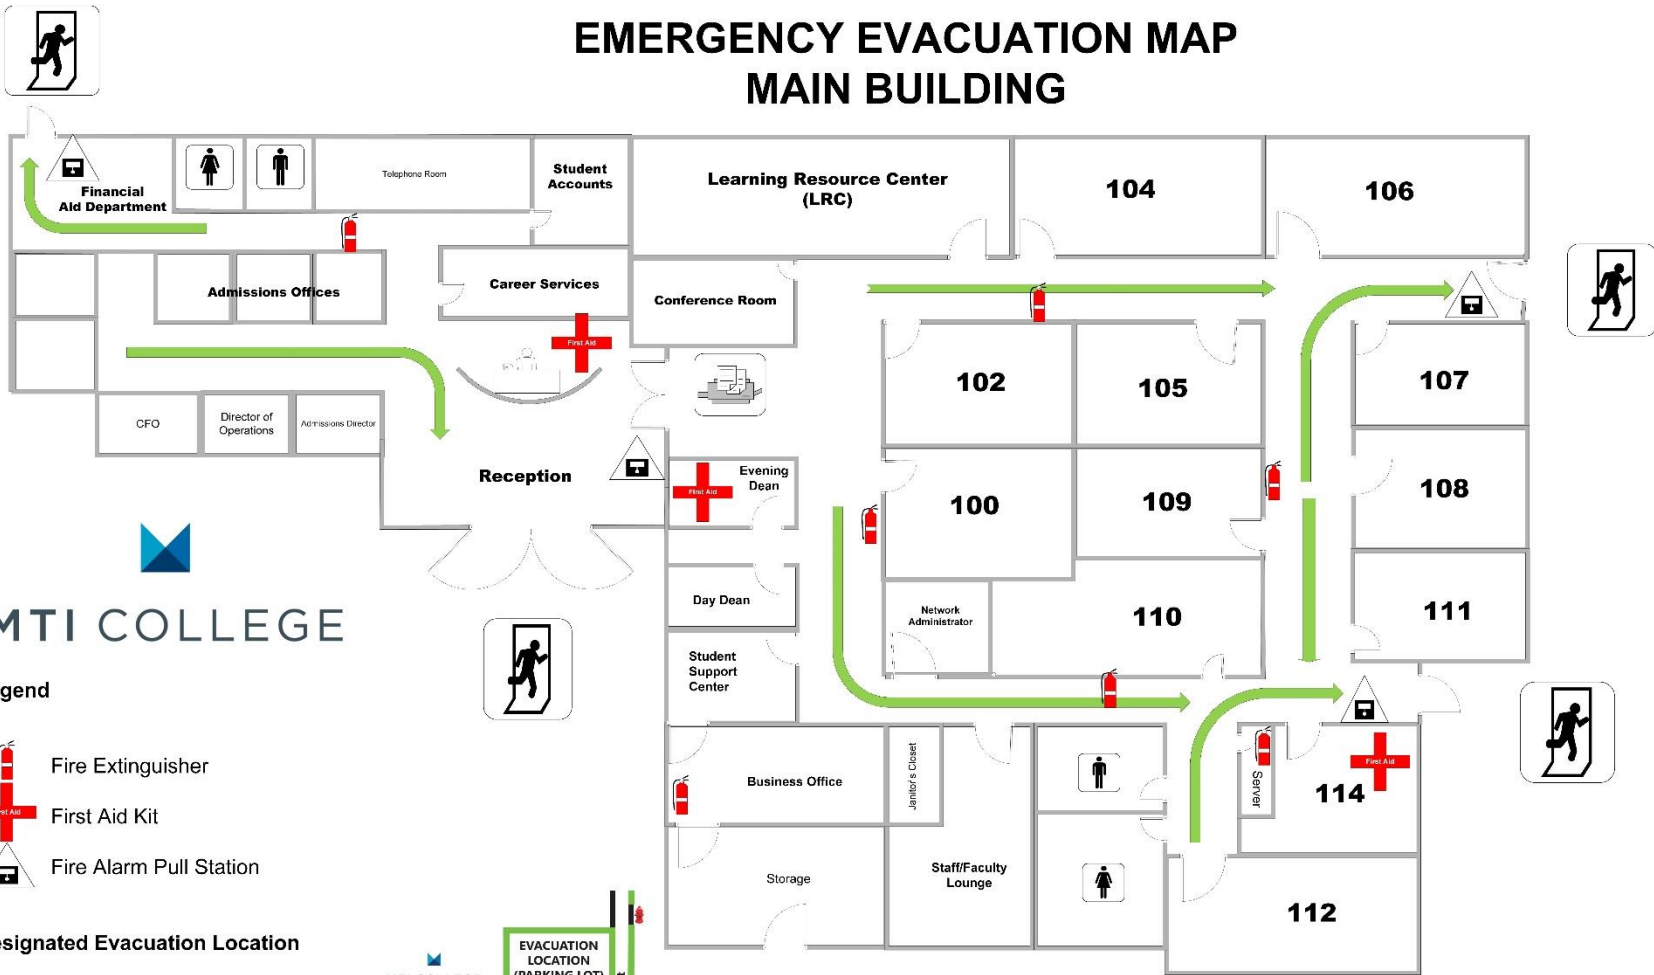

EMERGENCY EVACUATION MAP MAIN BUILDING

Legend

-  Fire Extinguisher
-  First Aid Kit
-  Fire Alarm Pull Station

Designated Evacuation Location

The designated meeting place is located at the north end of the main parking lot, furthest away from the buildings. The Campus Director or designee will adjust the evacuation location as necessary to best ensure the safety of all.

EMERGENCY PHONE #911