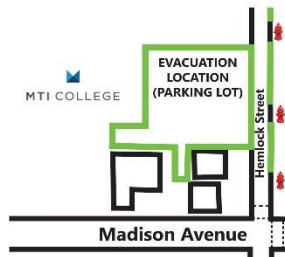

EMERGENCY EVACUATION MAP MAIN BUILDING

Legend

-  Fire Extinguisher
-  First Aid Kit
-  Fire Alarm Pull Station

Designated Evacuation Location

The designated meeting place is located at the north end of the main parking lot, furthest away from the buildings. The Campus Director or designee will adjust the evacuation location as necessary to best ensure the safety of all.